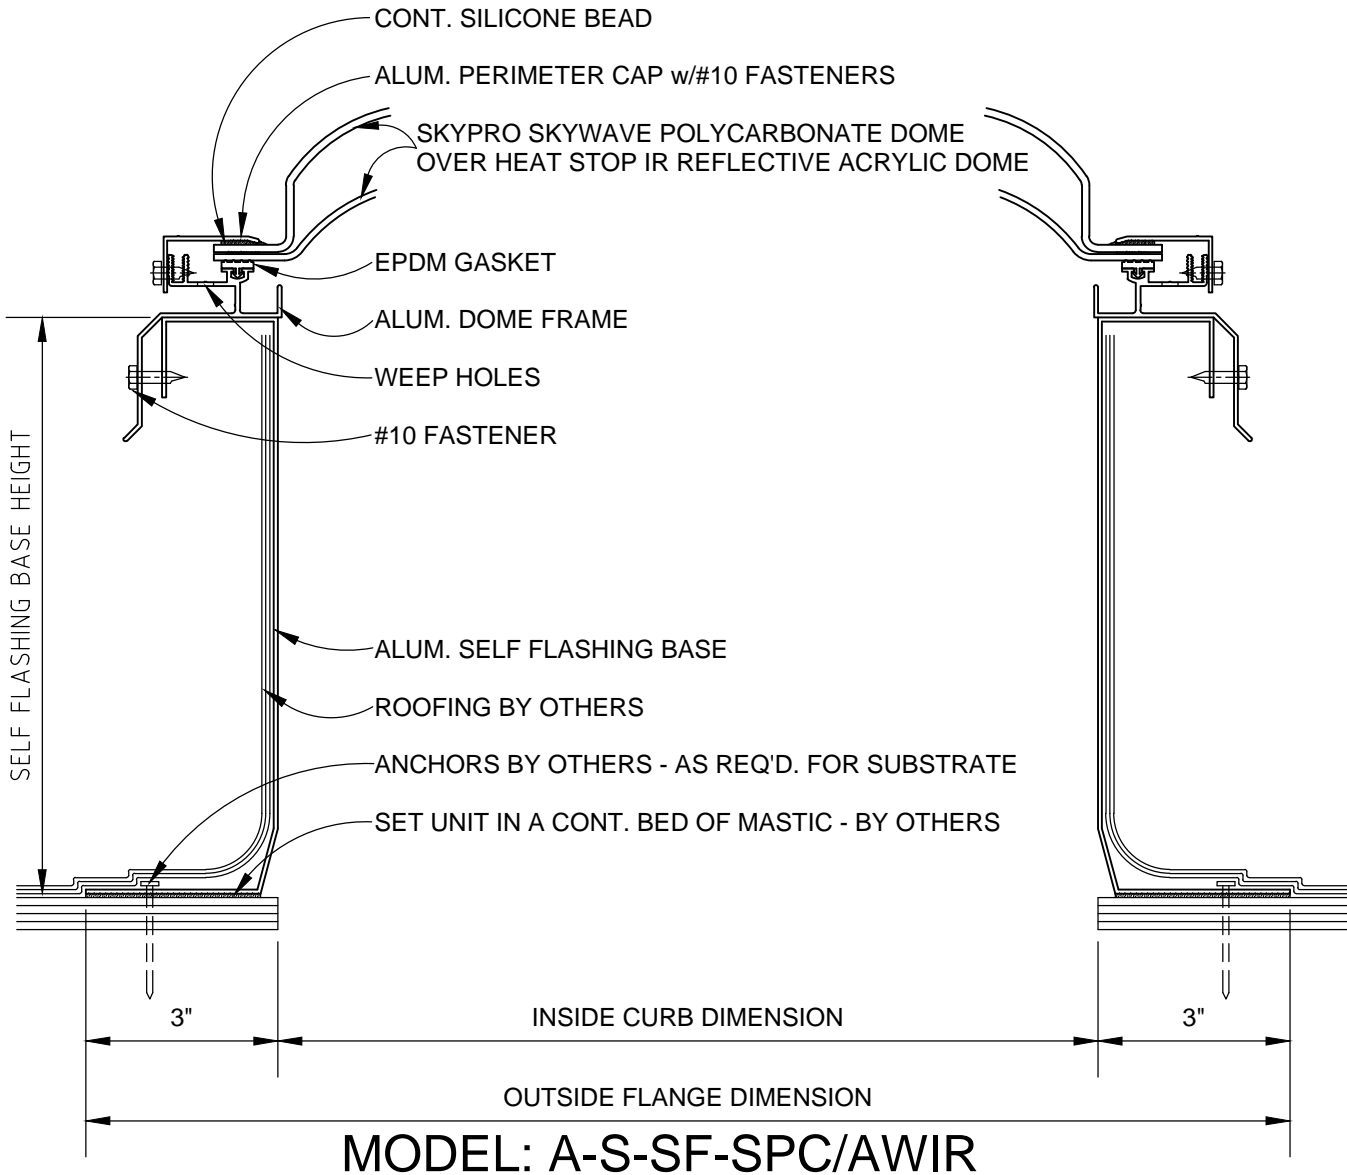

SKYPRO ILLUMINATOR

MODEL: A-S-SF-SPC/AWIR

ALUMINUM SELF FLASHING FRAME SKYPRO SKYWAVE HEAT STOP IR DUAL DOME SKYLIGHT

SKYCO

SKYLIGHTS

949-629-4090

FRAME FINISH

MILL FINISH (MF)

OTHER: _____

SELF FLASHING BASE HEIGHT

4" SF BASE

12" SF BASE

9" SF BASE

CUSTOM:

SKYPRO SKYWAVE IR DUAL GLAZING

OUTER SKYWAVE ARCHED DOME

SKYPRO CLEAR POLYCARBONATE (SPC)

INNER DOME

WHITE HEAT STOP IR ACRYLIC (AWIR)

SKYPRO SKYWAVE DOME

PLAN VIEW

SIDE ELEVATION

END ELEVATION

MODEL	INSIDE CURB DIM.	QTY.
SQUARE		
4848	48" x 48"	
RECTANGULAR		
2248	22 1/4" x 48"	
2296	22 1/4" x 96"	
4896	48" x 96"	
6072	60" x 72"	