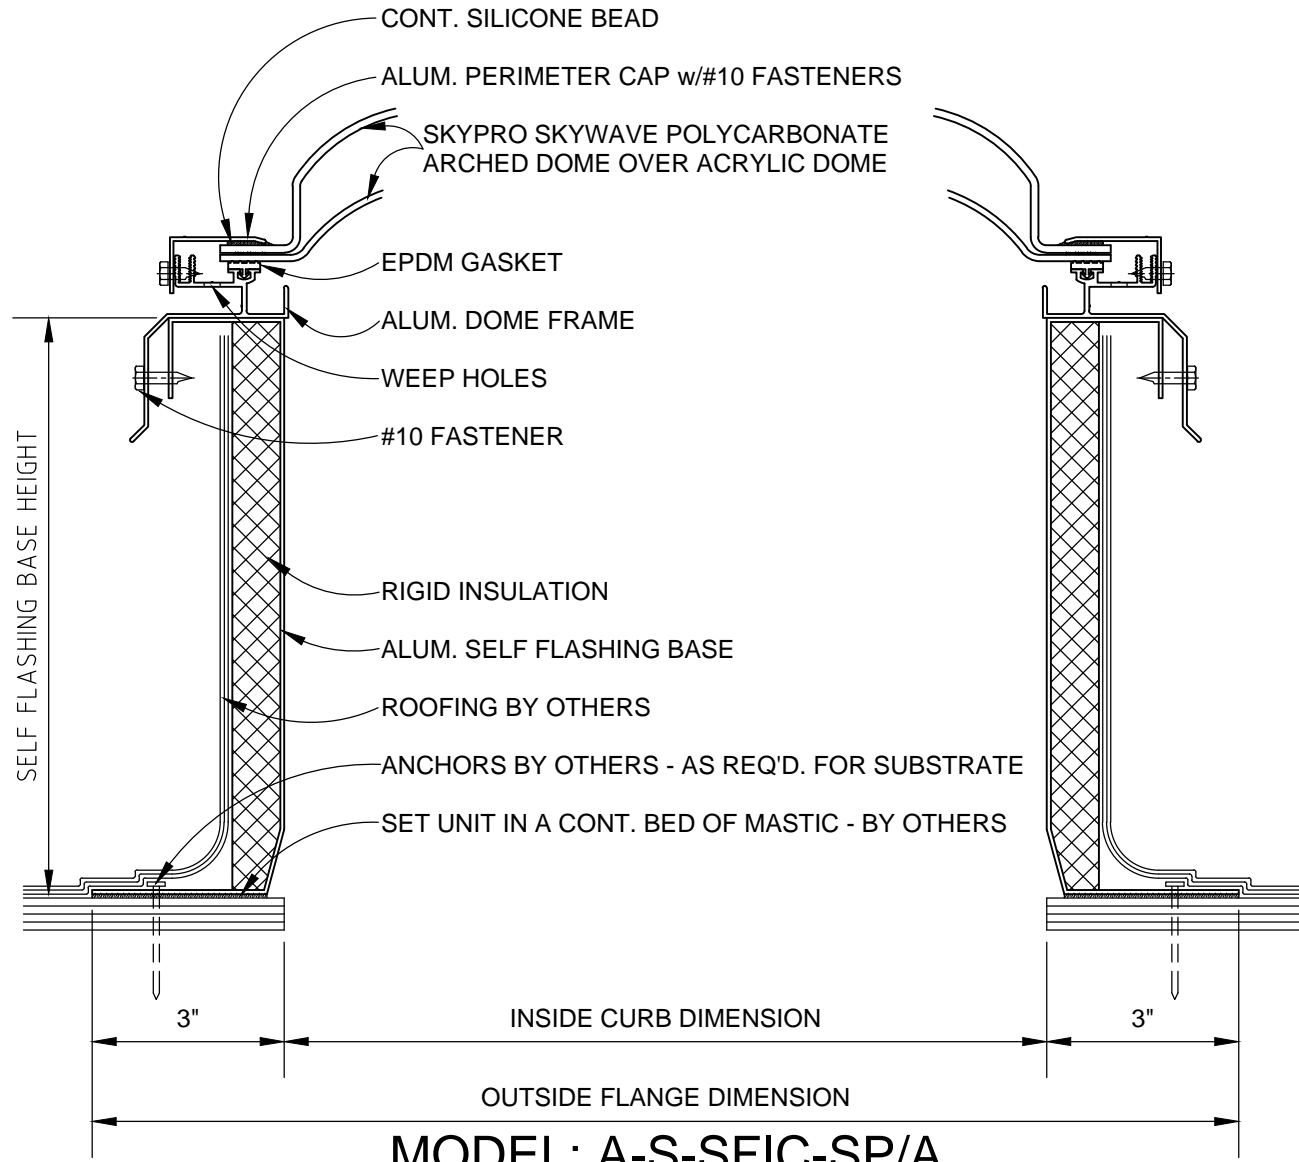

SKYPRO ILLUMINATOR

MODEL: A-S-SFIC-SP/A

SKYCO

SKYLIGHTS

949-629-4090

FRAME FINISH

MILL FINISH (MF)

OTHER: _____

SELF FLASHING BASE HEIGHT

4" SF BASE

12" SF BASE

9" SF BASE

CUSTOM:

SKYPRO SKYWAVE DUAL GLAZING

OUTER SKYWAVE ARCHED DOME

SKYPRO WHITE POLYCARBONATE (SPW)

SKYPRO CLEAR POLYCARBONATE (SPC)

INNER DOME

WHITE ACRYLIC (AW)

CLEAR COLORLESS ACRYLIC (AC)

SKYPRO SKYWAVE DOME

PLAN VIEW

SIDE ELEVATION

END ELEVATION

MODEL	INSIDE CURB DIM.	QTY.
SQUARE		
4848	48" x 48"	
RECTANGULAR		
2248	22 1/4" x 48"	
2296	22 1/4" x 96"	
4896	48" x 96"	
6072	60" x 72"	

ALUMINUM SELF FLASHING FRAME SKYPRO SKYWAVE DUAL DOME SKYLIGHT