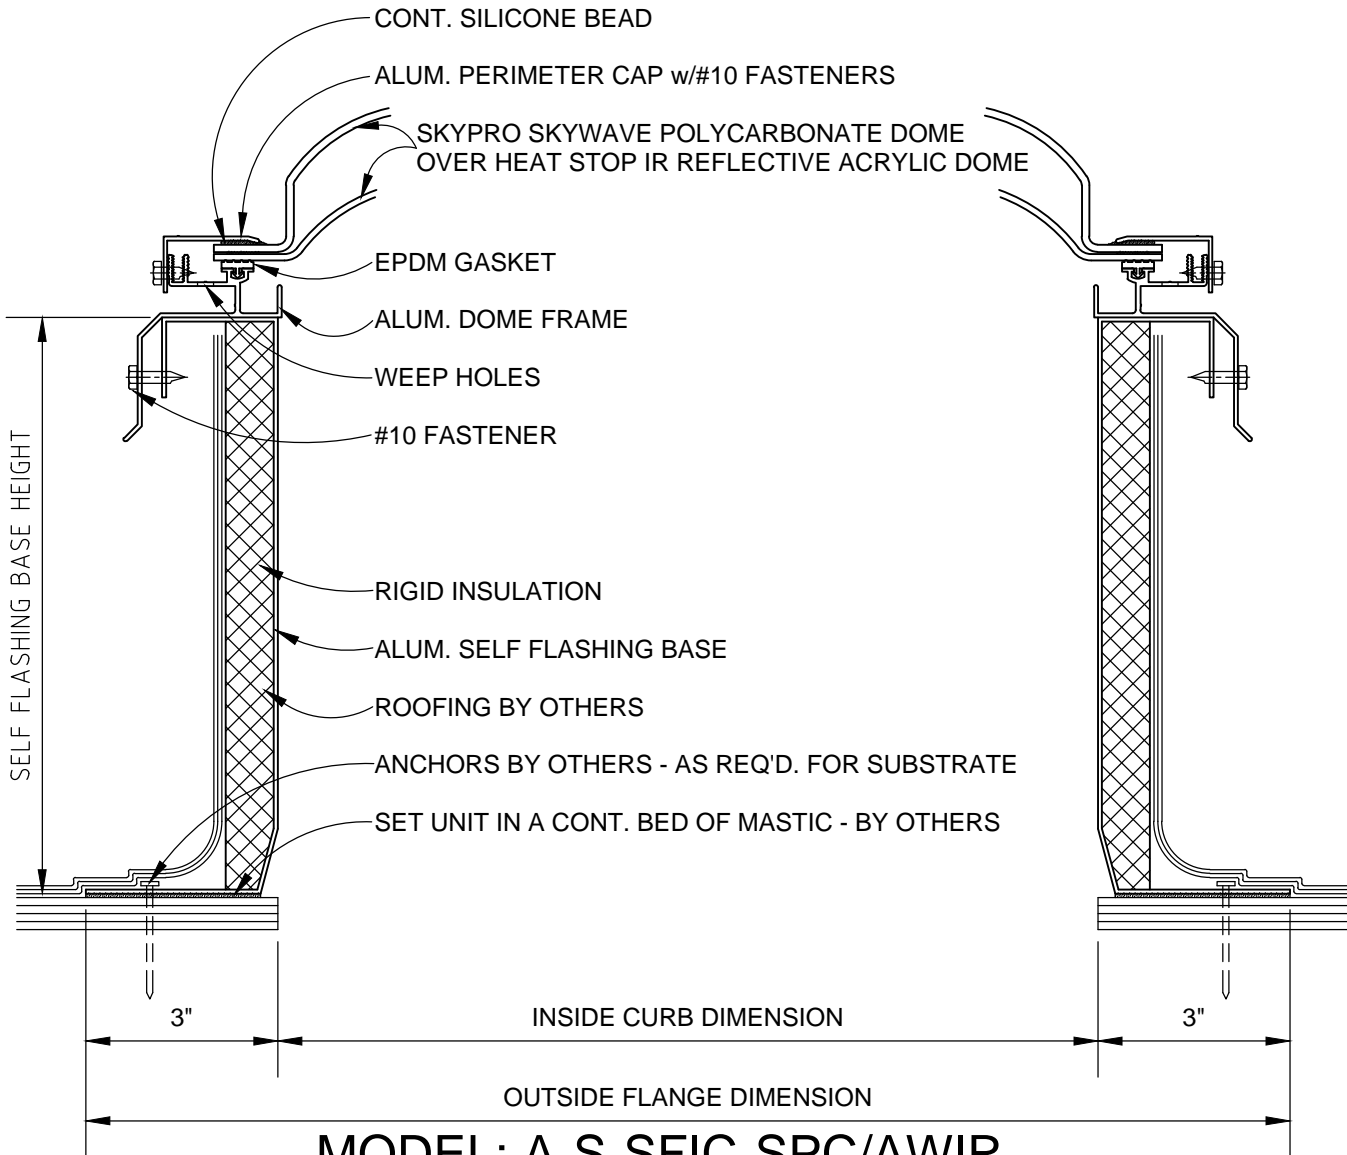

SKYPRO ILLUMINATOR

MODEL: A-S-SFIC-SPC/AWIR

ALUMINUM SELF FLASHING FRAME SKYPRO SKYWAVE HEAT STOP IR DUAL DOME SKYLIGHT

SKYCO

SKYLIGHTS

949-629-4090

FRAME FINISH

MILL FINISH (MF)

OTHER: _____

SELF FLASHING BASE HEIGHT

4" SF BASE

12" SF BASE

9" SF BASE

CUSTOM:

SKYPRO SKYWAVE IR DUAL GLAZING

OUTER SKYWAVE ARCHED DOME

SKYPRO CLEAR POLYCARBONATE (SPC)

INNER DOME

WHITE HEAT STOP IR ACRYLIC (AWIR)

SKYPRO SKYWAVE DOME

PLAN VIEW

SIDE ELEVATION

END ELEVATION

MODEL	INSIDE CURB DIM.	QTY.
SQUARE		
4848	48" x 48"	
RECTANGULAR		
2248	22 1/4" x 48"	
2296	22 1/4" x 96"	
4896	48" x 96"	
6072	60" x 72"	