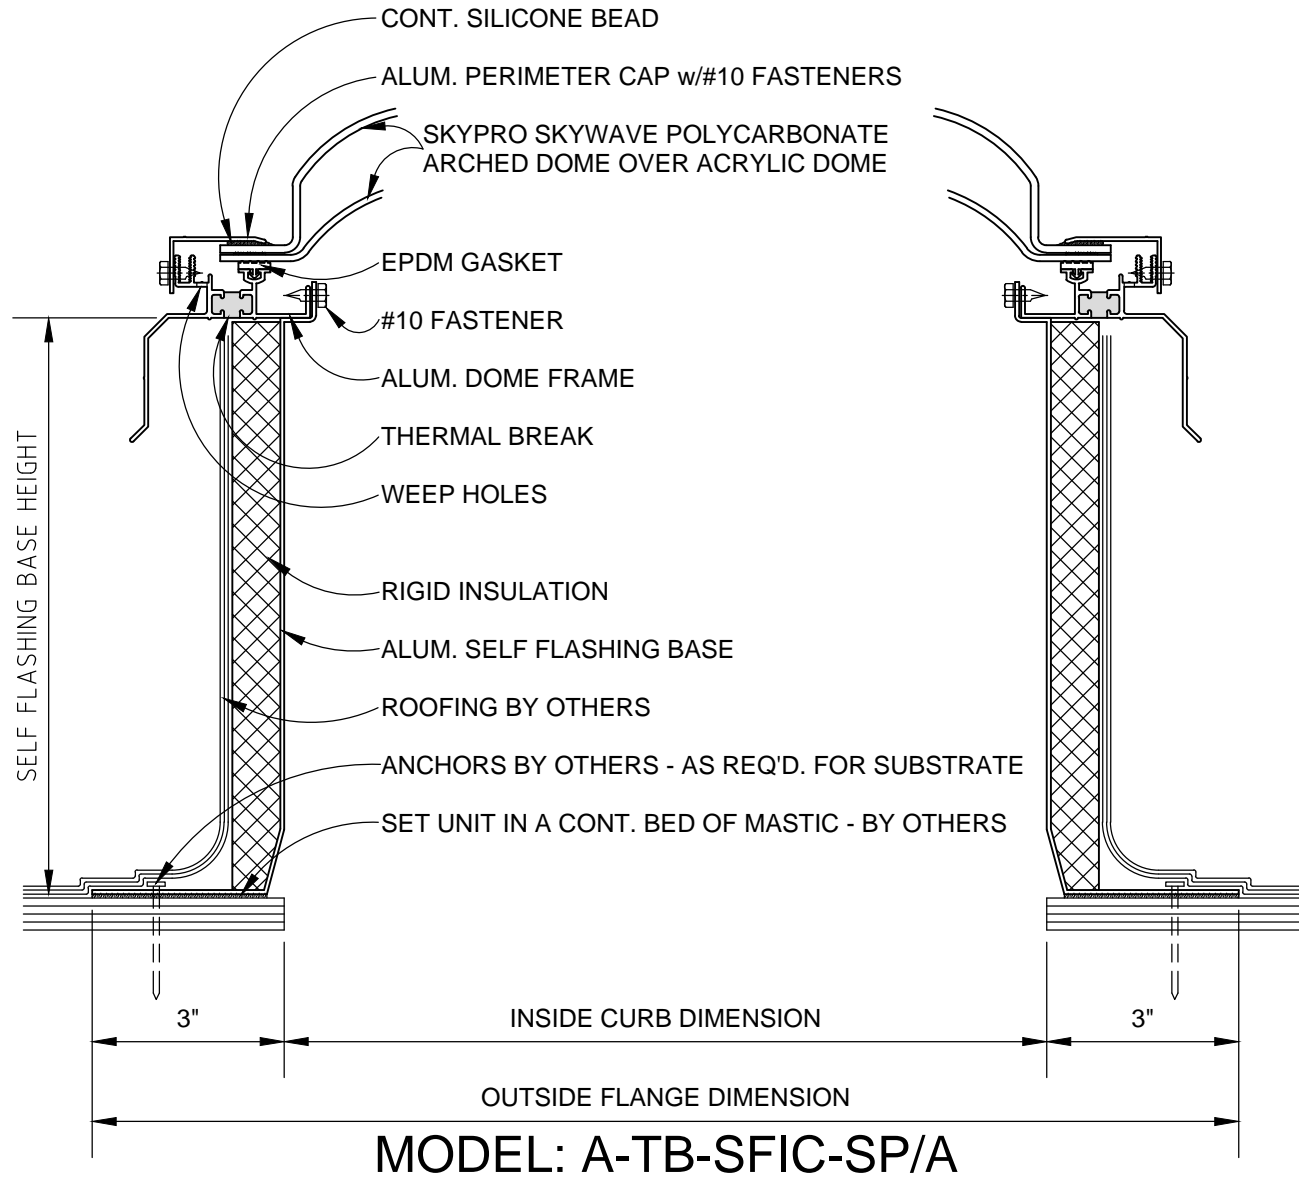

SKYPRO ILLUMINATOR

MODEL: A-TB-SFIC-SP/A

ALUMINUM SELF FLASHING THERMAL BREAK FRAME SKYPRO DUAL DOME SKYLIGHT

SKYCO

SKYLIGHTS

949-629-4090

FRAME FINISH

MILL FINISH (MF)

OTHER: _____

SELF FLASHING BASE HEIGHT

4" SF BASE

12" SF BASE

9" SF BASE

CUSTOM:

SKYPRO SKYWAVE DUAL GLAZING

OUTER SKYWAVE ARCHED DOME

SKYPRO WHITE POLYCARBONATE (SPW)

SKYPRO CLEAR POLYCARBONATE (SPC)

INNER DOME

WHITE ACRYLIC (AW)

CLEAR COLORLESS ACRYLIC (AC)

SKYPRO SKYWAVE DOME

PLAN VIEW

SIDE ELEVATION

CUSTOMER PHONE:

REV. #

JOB #:

DATE:

DRAWING #:

SKI-037