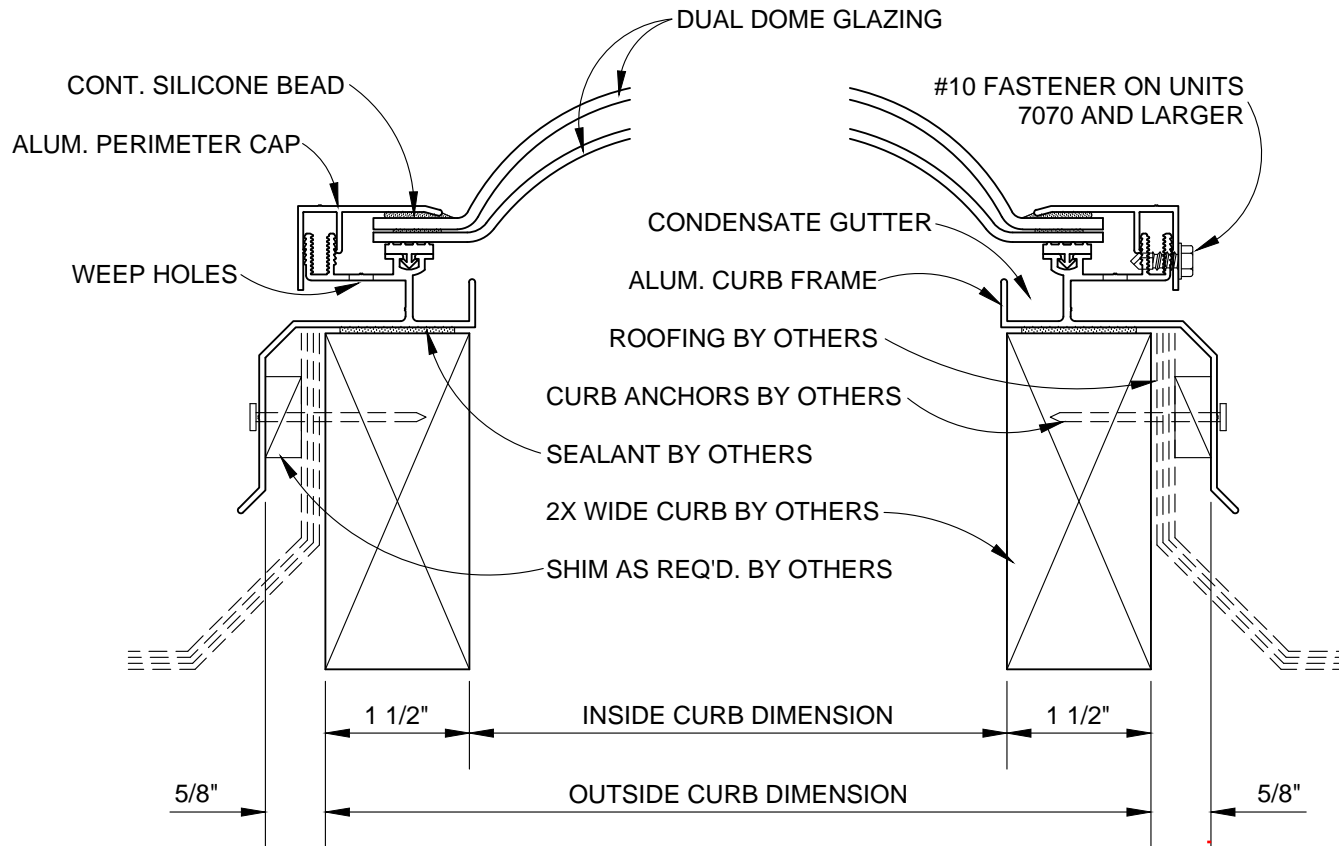

MODEL	INSIDE CURB DIMENSION	QTY	MODEL	INSIDE CURB DIMENSION	QTY
SQUARE UNITS			RECTANGULAR UNITS		
1414	14 1/4" X 14 1/4"		2296	22 1/4" X 96"	
1919	19" X 19"		3037	30 1/4" X 37"	
2222	22 1/4" X 22 1/4"		3046	30 1/4" X 46 1/4"	
3030	30 1/4" X 30 1/4"		3060	30 1/4" X 60 1/4"	
3737	37" X 37"		3069	30 1/4" X 69 1/2"	
4242	42" X 42"		3096	30 1/4" X 96"	
4646	46 1/4" X 46 1/4"		3496	34" X 96"	
4848	48" X 48"		3746	37" X 46 1/4"	
5555	55" X 55"		3775	37" X 75"	
7070	70 1/4" X 70 1/4"		3859	38" X 59"	
7575	75" X 75"		4669	46 1/4" X 69 1/2"	
8484	84" X 84"		4689	46 1/4" X 89 1/2"	
9292	92 1/2" X 92 1/2"		4896	48" X 96"	
RECTANGULAR UNITS			5460	54" X 60"	
1422	14 1/4" X 22 1/4"		6072	60" X 72"	
1446	14 1/4" X 46 1/4"		6096	60" X 96"	
2230	22 1/4" X 30 1/4"		CUSTOM		
2237	22 1/4" X 37"		CUSTOM		
2246	22 1/4" X 46 1/4"		CUSTOM		
2272	22 1/4" X 72"		CUSTOM		

**MODEL: A-S-CM2**

HALF SCALE

**ALUMINUM CURB MOUNT FRAME DUAL DOME SKYLIGHT**

PROJECT:	PROJECT ADDRESS:	APPROVED BY:	DATE:
CUSTOMER:	CUSTOMER PHONE:	<input checked="" type="checkbox"/>	
		REV. #	JOB #:
			SK2496
		DATE:	DRAWING #:
			SKR-004