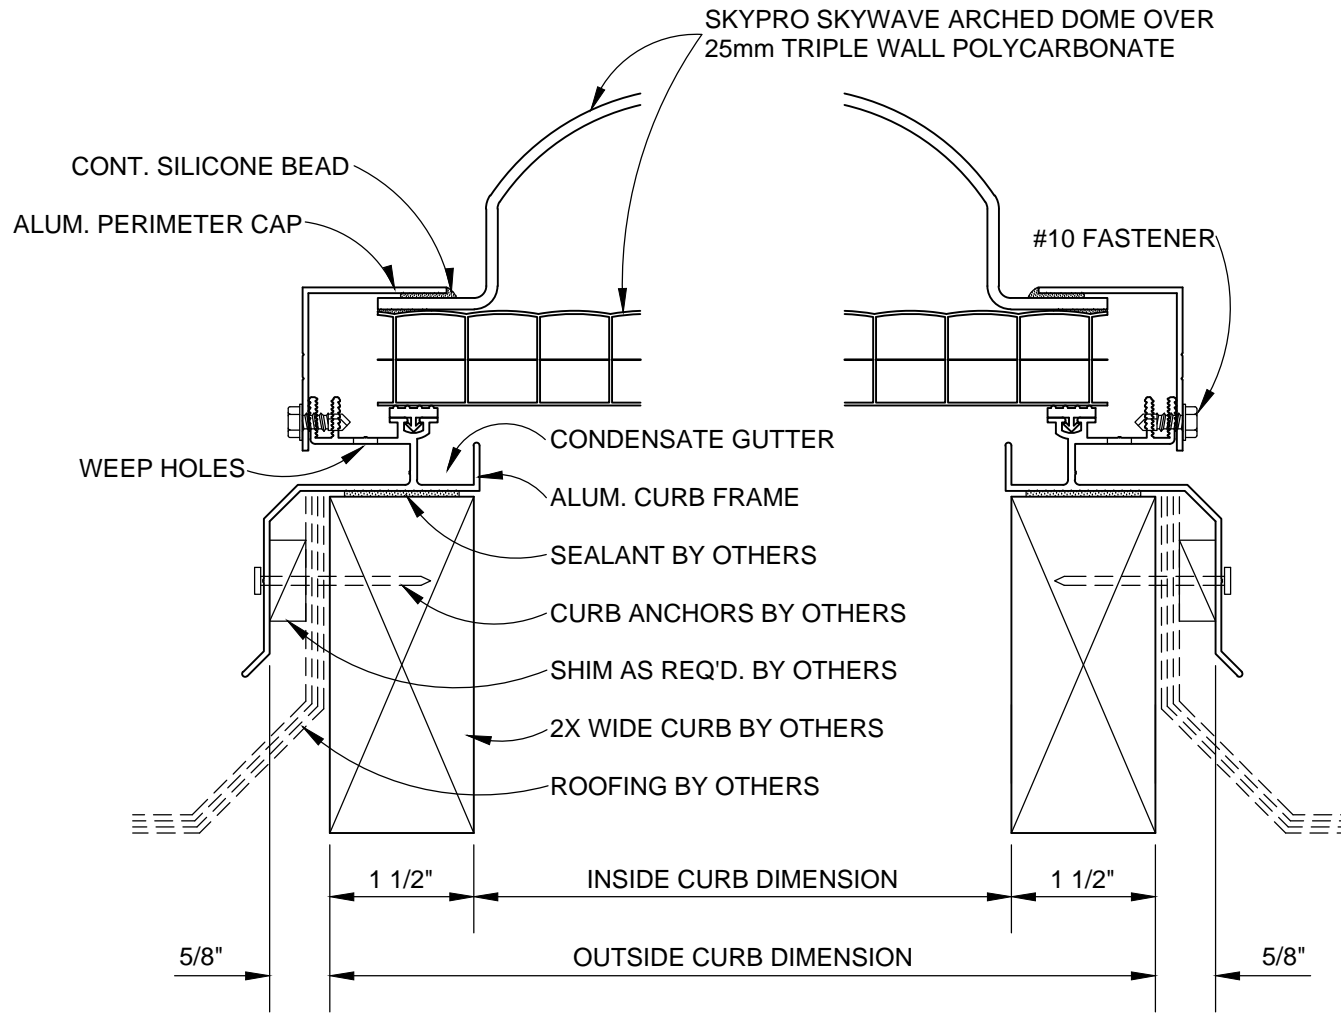

SKYPRO ILLUMINATOR

MODEL: A-S-CM-SPC/25mm
 HALF SCALE

ALUMINUM CURB MOUNT FRAME SKYPRO SKYWAVE / 25mm TRIPLE WALL SKYLIGHT

SKYCO

SKYLIGHTS

949-629-4090

FRAME FINISH

- UNFINISHED MILL (MF)
- CLEAR ANODIZE (CA)
- BRONZE ANODIZE (BA)
- PAINT: BRONZE, WHITE, CUSTOM

SKYPRO DUAL GLAZING

OUTER ARCHED DOME

- SKYPRO CLEAR POLYCARBONATE (SPC)

INNER PANEL

- 25mm OPAL TRIPLE WALL POLYCARB.

SKYPRO SKYWAVE DOME

PLAN VIEW

SIDE ELEVATION

END ELEVATION

MODEL	INSIDE CURB DIM.	QTY.
SQUARE		
4848	48" x 48"	
RECTANGULAR		
2248	22 1/4" x 48"	
2296	22 1/4" x 96"	
4896	48" x 96"	
6072	60" X 72"	

PROJECT:

PROJECT ADDRESS:

APPROVED BY: _____ DATE: _____

CUSTOMER:

CUSTOMER PHONE:

REV. #

JOB #:

DATE:

DRAWING #:

SKR-008