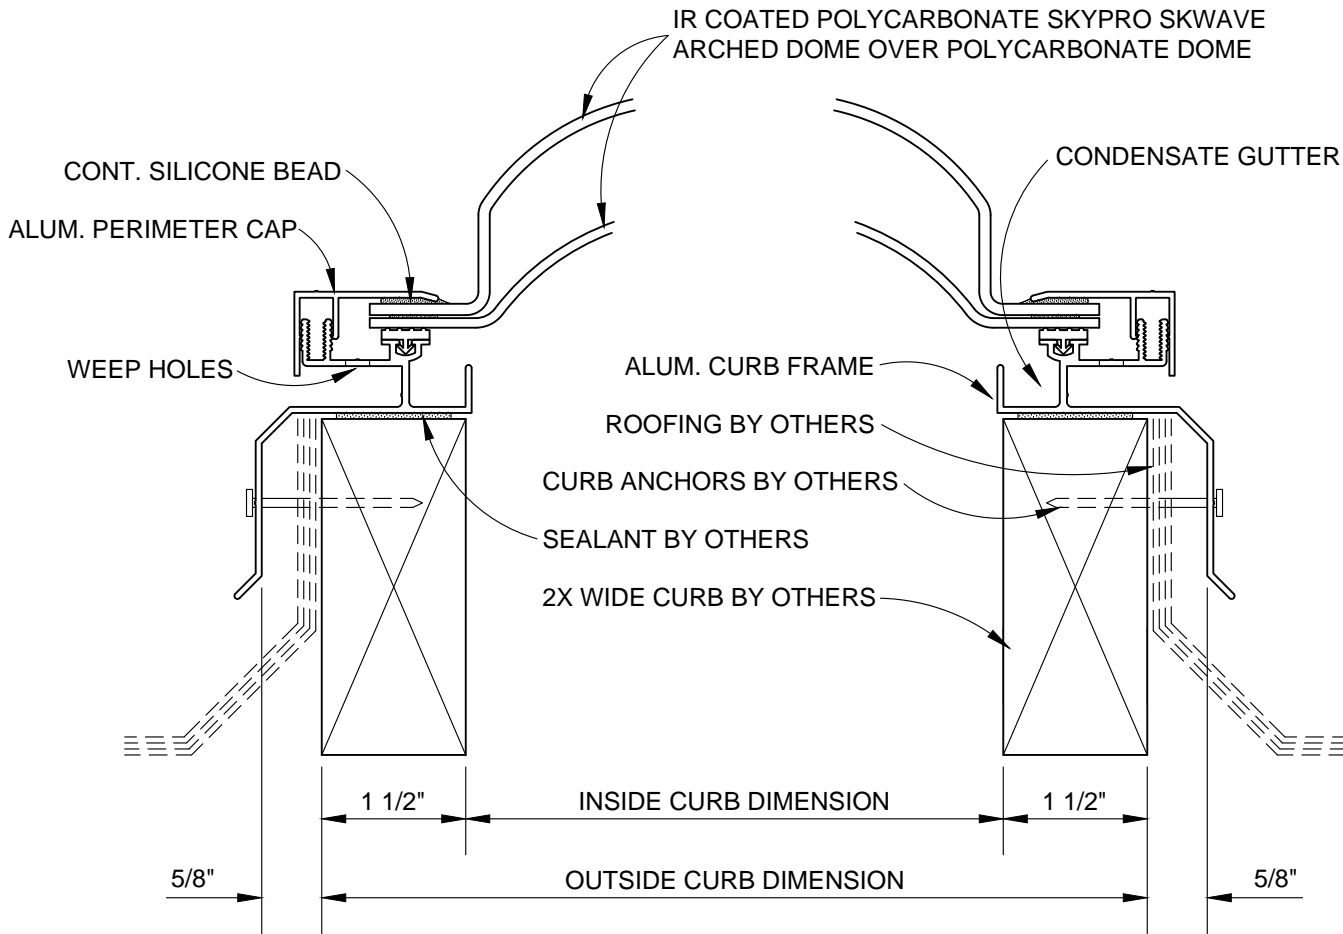

SKYPRO ILLUMINATOR

MODEL: A-S-CM-SPWIR/SPC

HALF SCALE

SKYCO

SKYLIGHTS

949-629-4090

FRAME FINISH

MILL FINISH (MF)

OTHER: _____

IR DUAL GLAZING

OUTER ARCHED DOME

IR WHITE POLYCARBONATE (SPWIR)

INNER DOME

CLEAR COLORLESS POLYCARB. (SPC)

IR SKYPRO SKYWAVE DOME

PLAN VIEW

SIDE ELEVATION

END ELEVATION

MODEL	INSIDE CURB DIM.	QTY.
	SQUARE	
4848	48" x 48"	
	RECTANGULAR	
2248	22 1/4" x 48"	
2296	22 1/4" x 96"	
4896	48" x 96"	
6072	60" X 72"	

ALUMINUM CURB MOUNT FRAME SKYPRO IR DUAL DOME SKYLIGHT

DATE:

DRAWING #:

SKR-010