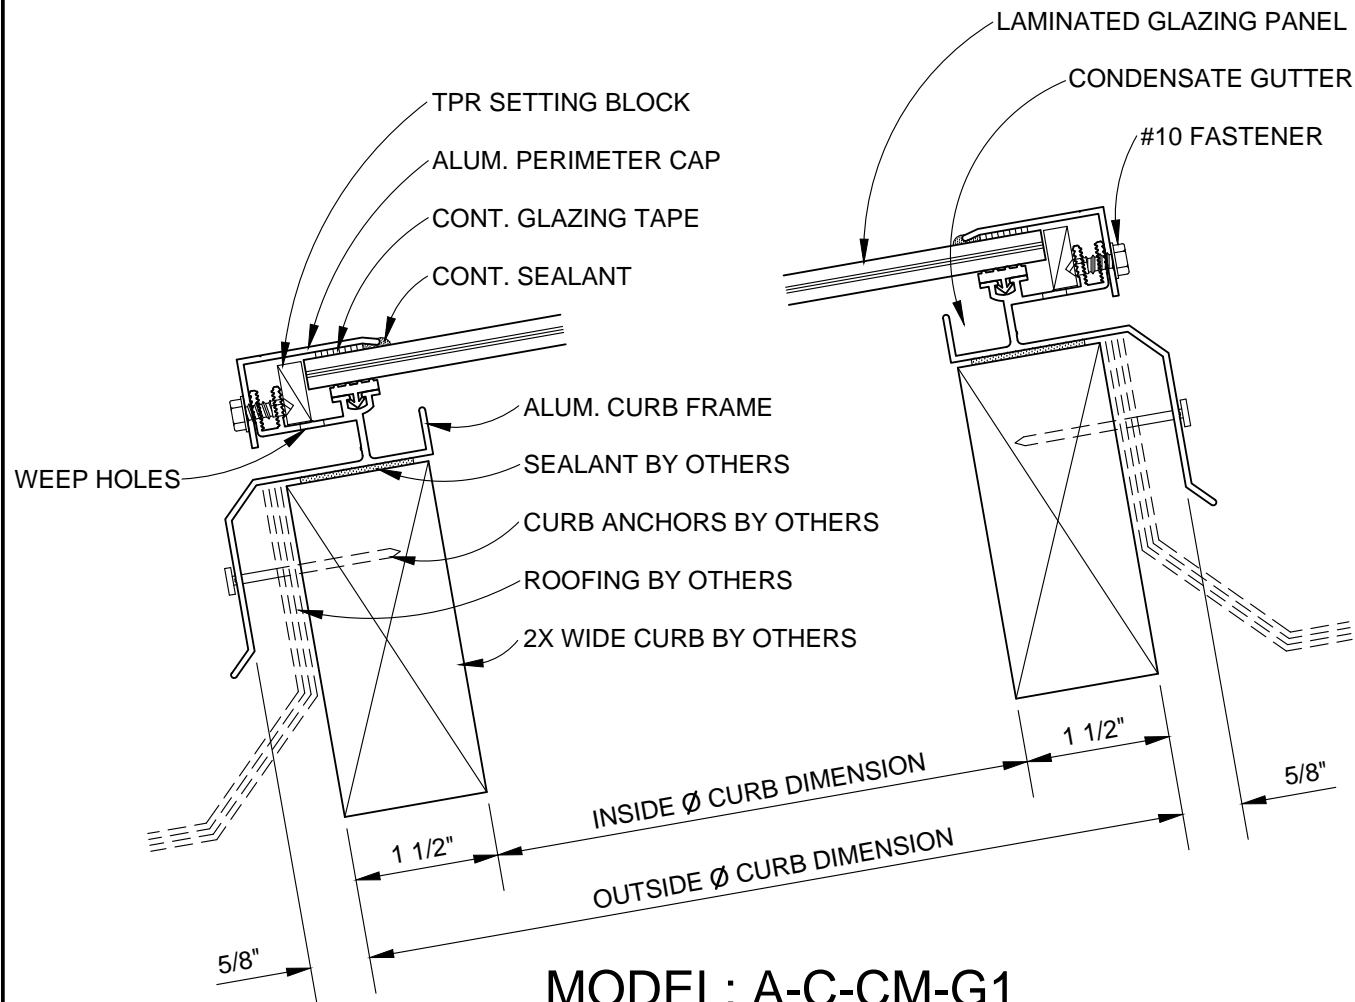

PLAN VIEW

MODEL	INSIDE Ø CURB DIM.	QTY.
24	24" DIAMETER	
31	31" DIAMETER	
43	43" DIAMETER	
54	54" DIAMETER	
67	67" DIAMETER	

MODEL: A-C-CM-G1
HALF SCALE

ALUMINUM CIRCULAR CURB MOUNT FRAME LAMINATED GLASS SKYLIGHT

JOB #:

DATE:

DRAWING #:
SKR-018