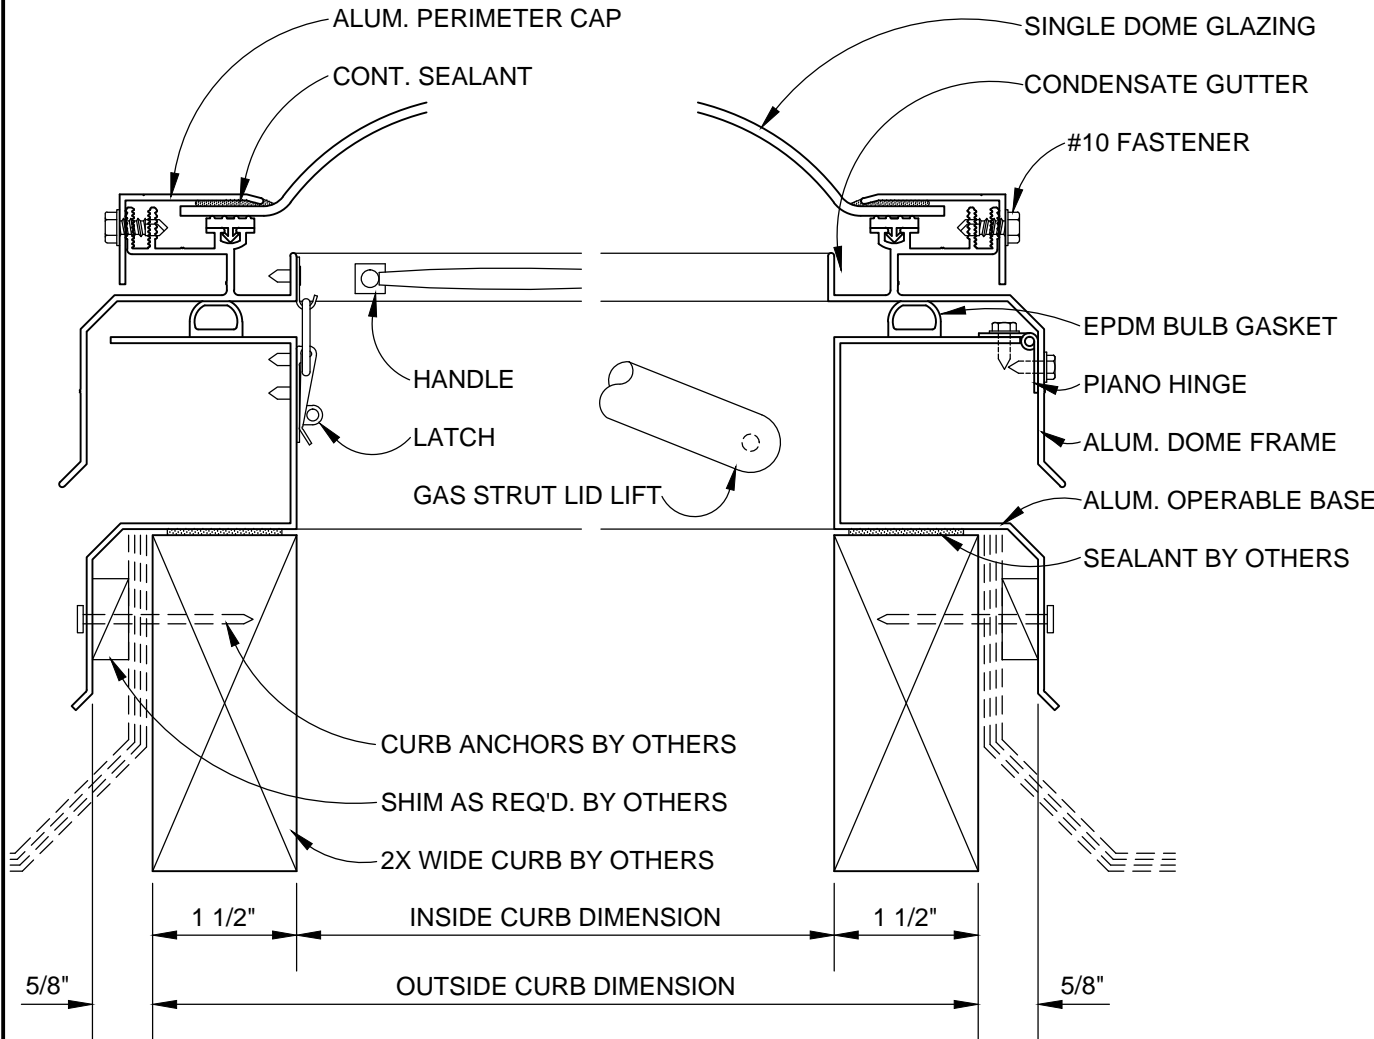

MODEL	INSIDE CURB DIM.	QTY.
SQUARE		
3030	30 1/4" x 30 1/4"	
3737	37" x 37"	
4242	42" x 42"	
4646	46 1/4" x 46 1/4"	
CUSTOM		
RECTANGULAR		
3022	30 1/4" x 22 1/4"	
3722	37" x 22 1/4"	
3730	37" x 30 1/4"	
4622	46 1/4" x 22 1/4"	
4630	46 1/4" x 30 1/4"	
6030	60 1/4" x 30 1/4"	
CUSTOM		

MODEL: A-SH-CM-1

HALF SCALE

SKYHATCH OPERABLE ALUMINUM CURB MOUNT FRAME SINGLE DOME SKYLIGHT

NOTE: FIRST CURB DIMENSION DENOTES THE HINGE SIDE

PROJECT:		PROJECT ADDRESS:		APPROVED BY:		DATE:	
CUSTOMER:		CUSTOMER PHONE:		REV. #	JOB #:	DATE:	DRAWING #: SKR020