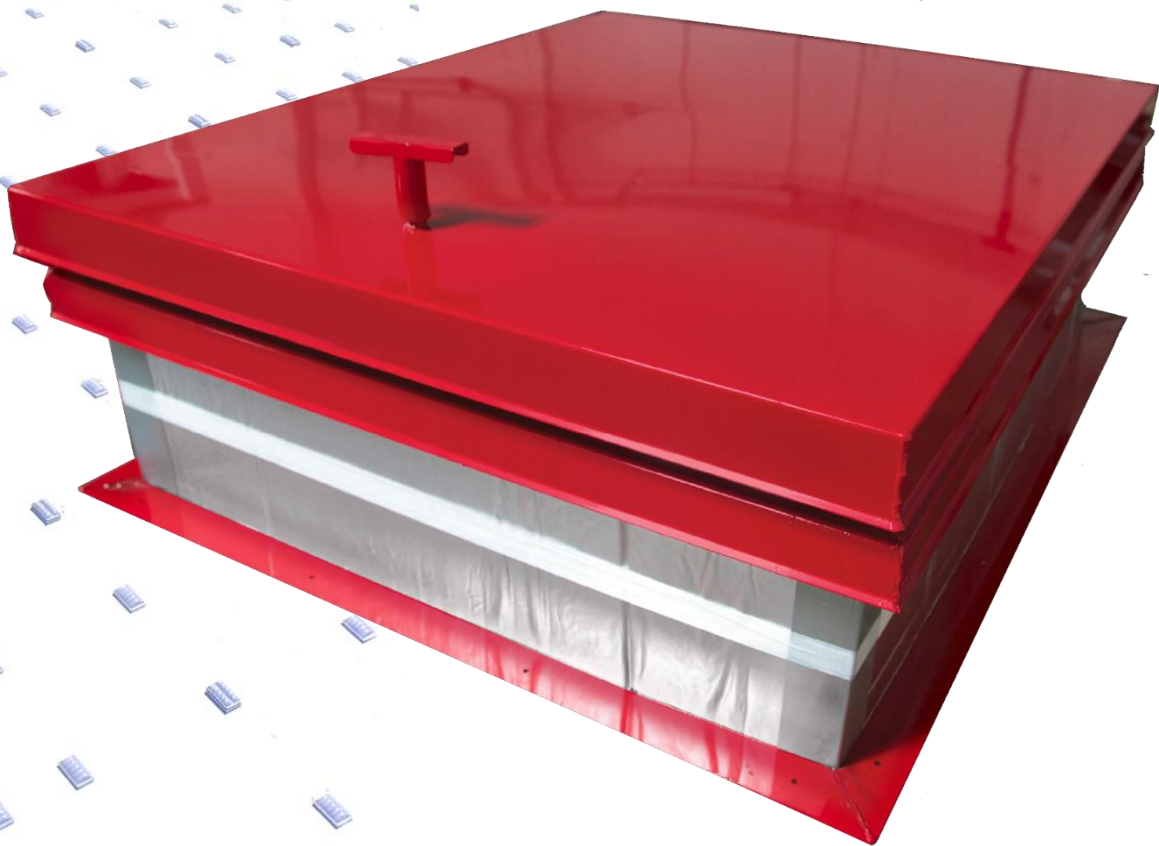

Skyco

SKYLIGHTS

Simple and safe roof access

Rooftop safety is the primary design goal; easy access is a fortunate byproduct

INTEGRITY
QUALITY
INNOVATION

easy access
ROOF ACCESS HATCH

www.SkycoSkylights.com
info@SkycoSkylights.com
949-629-4090

The Smooth Open/Close Roof Hatch

Skyco SKYLIGHTS

Controlled-open
gas lifting/hold
open shock

Easy open/close
handle

Light aluminum lid - **44lbs
lighter than competitors**

Durable
galvanized steel
base

Continuous gaskets
for water-tight
sealing

Federal Safety Red
paint

Self-flashing or
curb mounted
available

Optional Items:

Hatch Railing System and Skygrab ladder assist (optional)

Available Sizes:

- 3030-S-RH-SF 30" x 30"
- 3036-S-RH-SF 30" x 36"
- 3636-S-RH-SF 36" x 36"
- 4848-S-RH-SF 48" x 48"