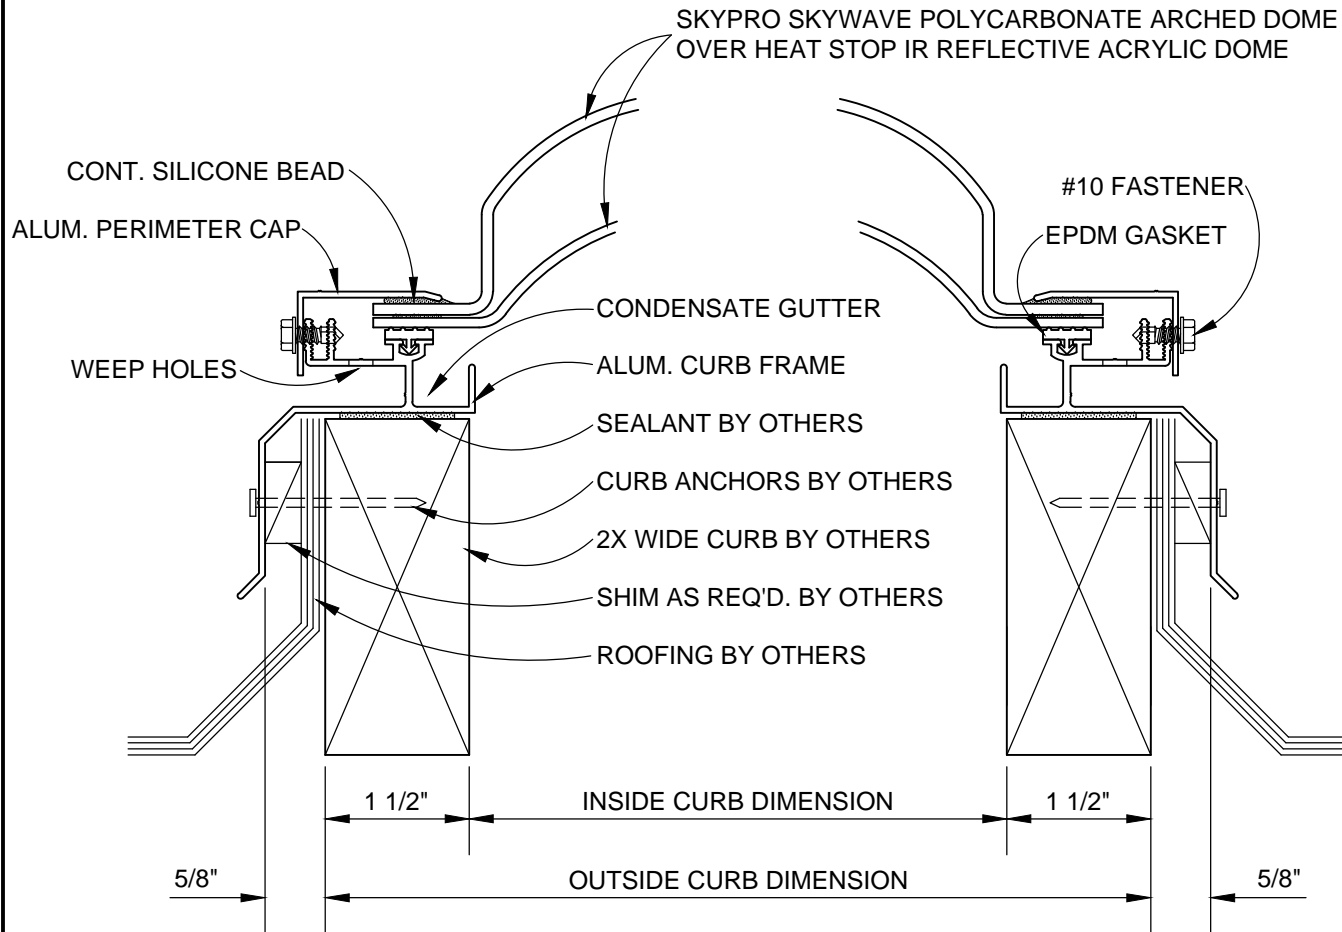

# SKYPRO ILLUMINATOR

**MODEL: A-S-CM-SPC/AWIR**  
HALF SCALE