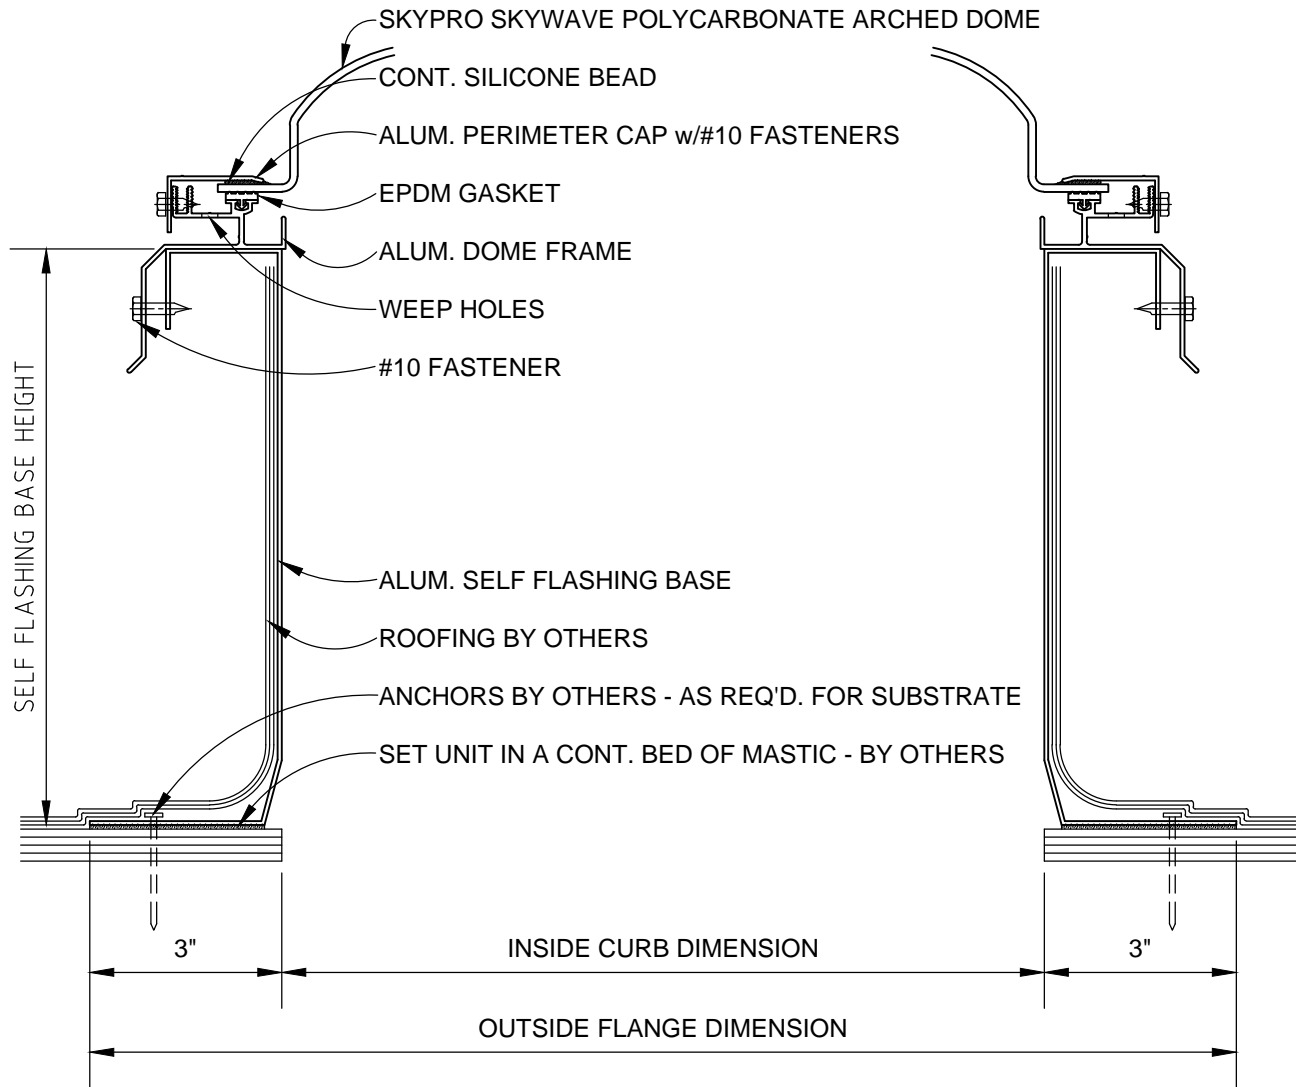

# SKYPRO ILLUMINATOR

**MODEL: A-S-SF-SP**

### SELF FLASHING BASE HEIGHT

- 4" SF BASE
- 9" SF BASE
- 12" SF BASE
- CUSTOM: \_\_\_\_\_