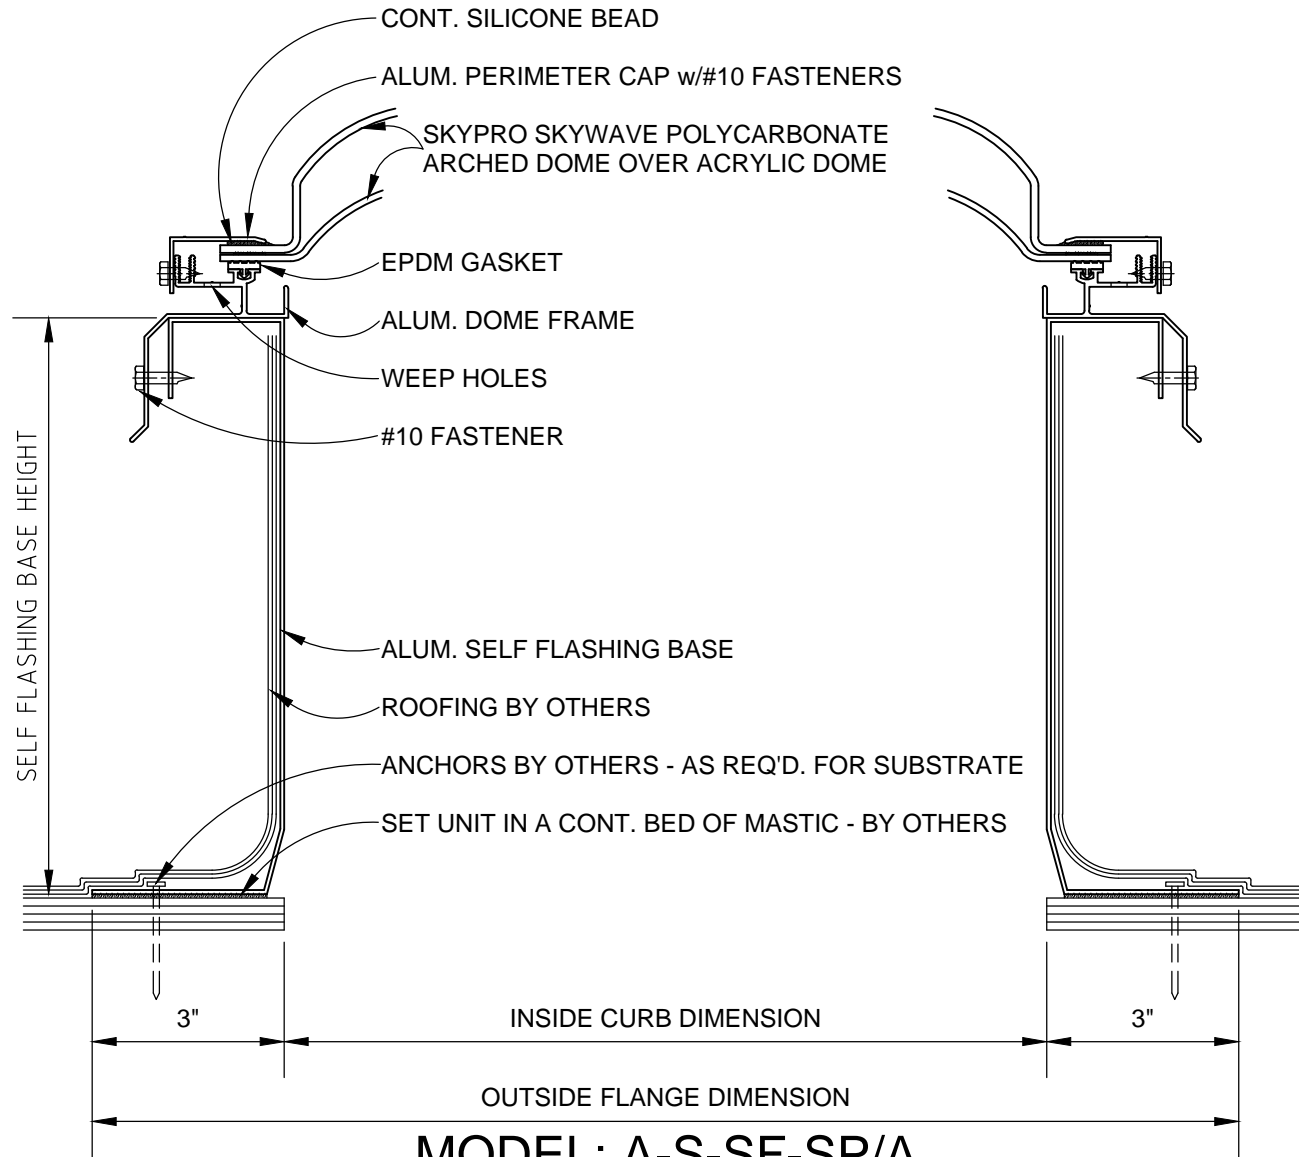

SKYPRO ILLUMINATOR

MODEL: A-S-SF-SP/A

SKYCO

SKYLIGHTS

949-629-4090

FRAME FINISH

MILL FINISH (MF)

OTHER: _____

SELF FLASHING BASE HEIGHT

4" SF BASE

12" SF BASE

9" SF BASE

CUSTOM:

SKYPRO SKYWAVE DUAL GLAZING

OUTER SKYWAVE ARCHED DOME

SKYPRO WHITE POLYCARBONATE (SPW)

MODEL	INSIDE CURB DIM.	QTY.
SQUARE		
4848	48" x 48"	
RECTANGULAR		
2248	22 1/4" x 48"	
2296	22 1/4" x 96"	
4896	48" x 96"	
6072	60" x 72"	

ALUMINUM SELF FLASHING FRAME SKYPRO SKYWAVE DUAL DOME SKYLIGHT