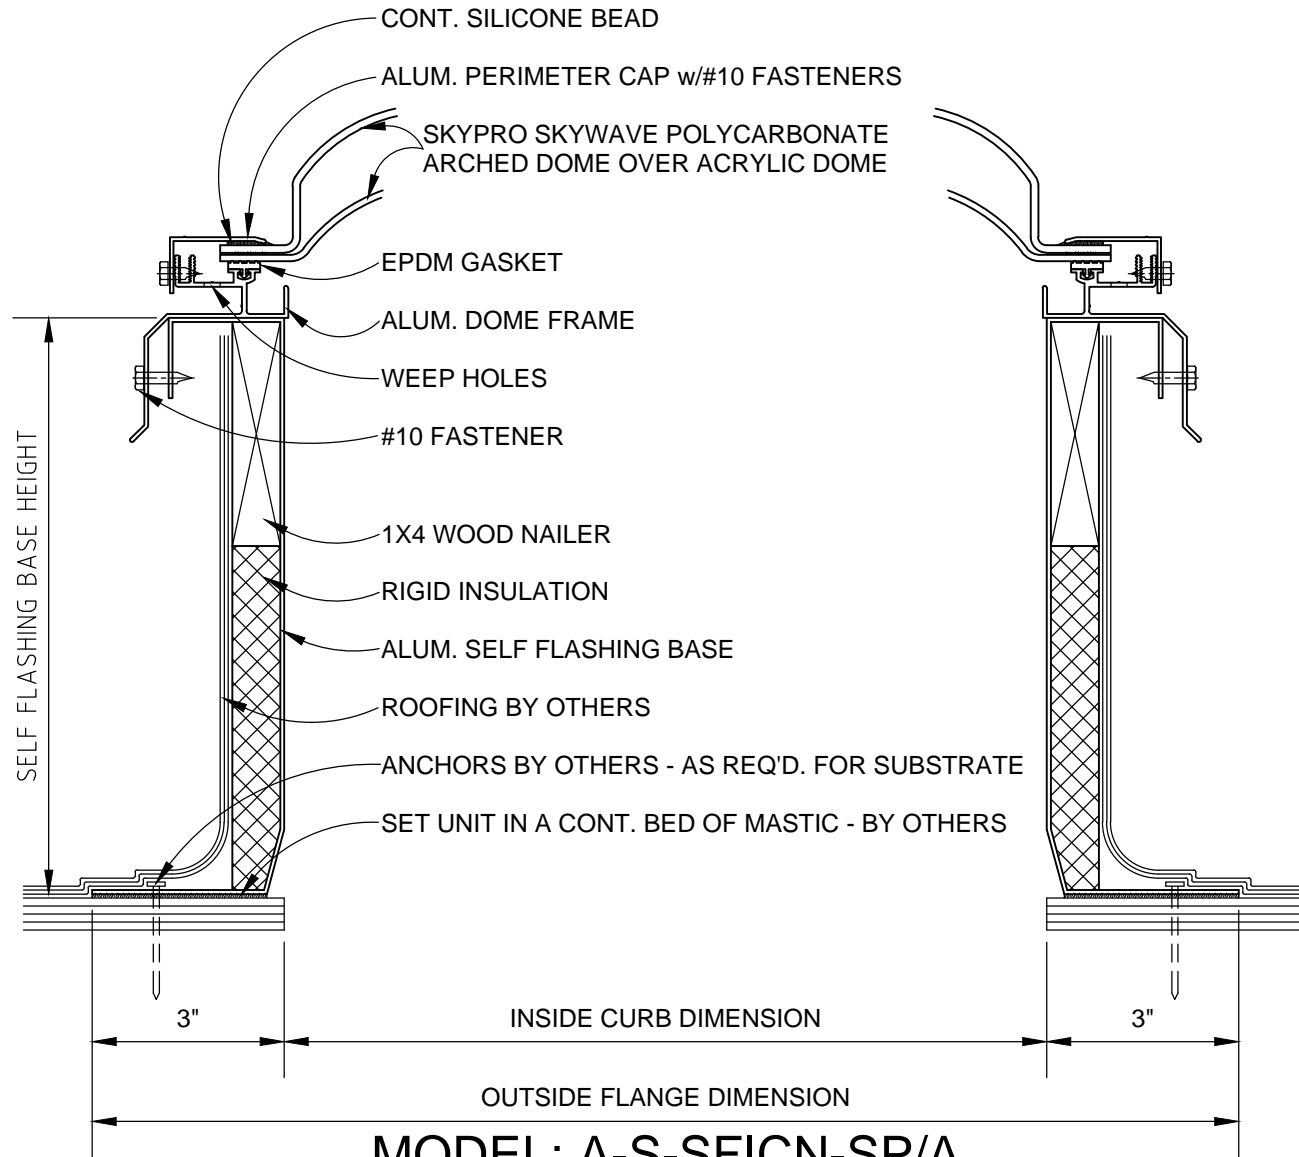

SKYPRO ILLUMINATOR

MODEL: A-S-SFICN-SP/A

SKYCO

SKYLIGHTS

949-629-4090

FRAME FINISH

MILL FINISH (MF)

OTHER: _____

SELF FLASHING BASE HEIGHT

4" SF BASE

12" SF BASE

9" SF BASE

CUSTOM:

SKYPRO SKYWAVE DUAL GLAZING

OUTER SKYWAVE ARCHED DOME

SKYPRO WHITE POLYCARBONATE (SPW)

SKYPRO CLEAR POLYCARBONATE (SPC)

INNER DOME

WHITE ACRYLIC (AW)

CLEAR COLORLESS ACRYLIC (AC)

SKYPRO SKYWAVE DOME

PLAN VIEW

SIDE ELEVATION

END ELEVATION

MODEL	INSIDE CURB DIM.	QTY.
SQUARE		
4848	48" x 48"	
RECTANGULAR		
2248	22 1/4" x 48"	
2296	22 1/4" x 96"	
4896	48" x 96"	
6072	60" x 72"	

ALUMINUM SELF FLASHING FRAME SKYPRO SKYWAVE DUAL DOME SKYLIGHT