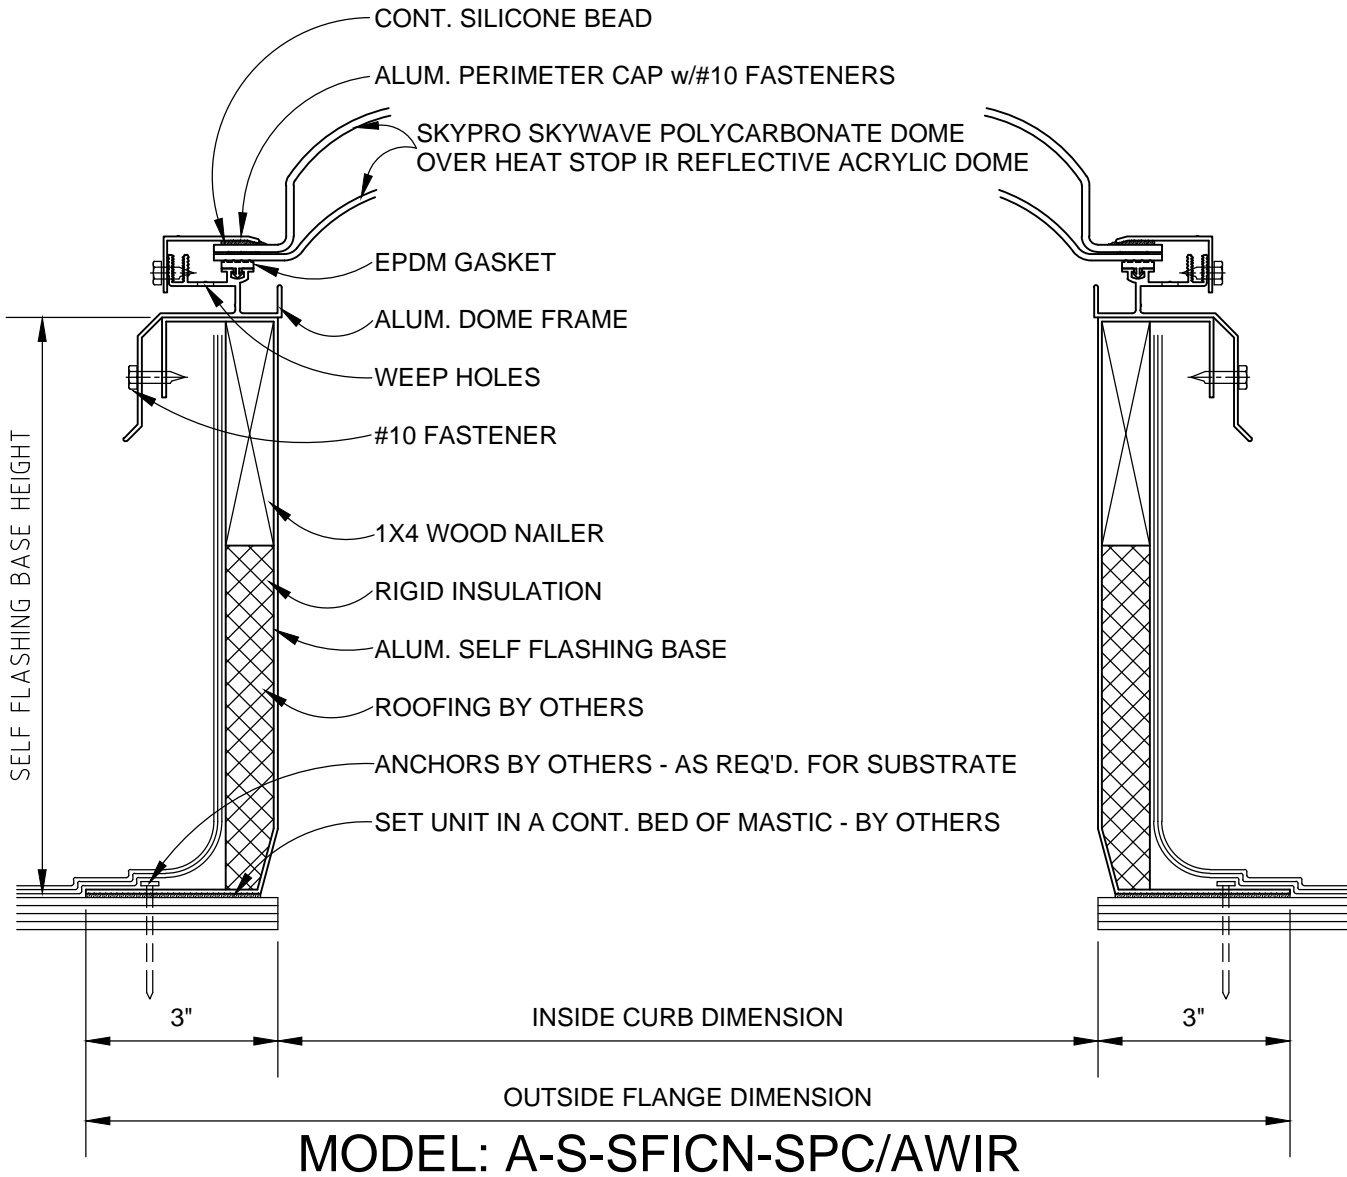

SKYPRO ILLUMINATOR

SKYCO

SKYLIGHTS

949-629-4090

FRAME FINISH

MILL FINISH (MF)

OTHER: _____

SELF FLASHING BASE HEIGHT

4" SF BASE

12" SF BASE

9" SF BASE

CUSTOM:

SKYPRO SKYWAVE IR DUAL GLAZING

OUTER SKYWAVE ARCHED DOME

SKYPRO CLEAR POLYCARBONATE (SPC)

INNER DOME

WHITE HEAT STOP IR ACRYLIC (AWIR)

SKYPRO SKYWAVE DOME

PLAN VIEW

SIDE ELEVATION

END ELEVATION

MODEL	INSIDE CURB DIM.	QTY.
SQUARE		
4848	48" x 48"	
RECTANGULAR		
2248	22 1/4" x 48"	
2296	22 1/4" x 96"	
4896	48" x 96"	
6072	60" x 72"	