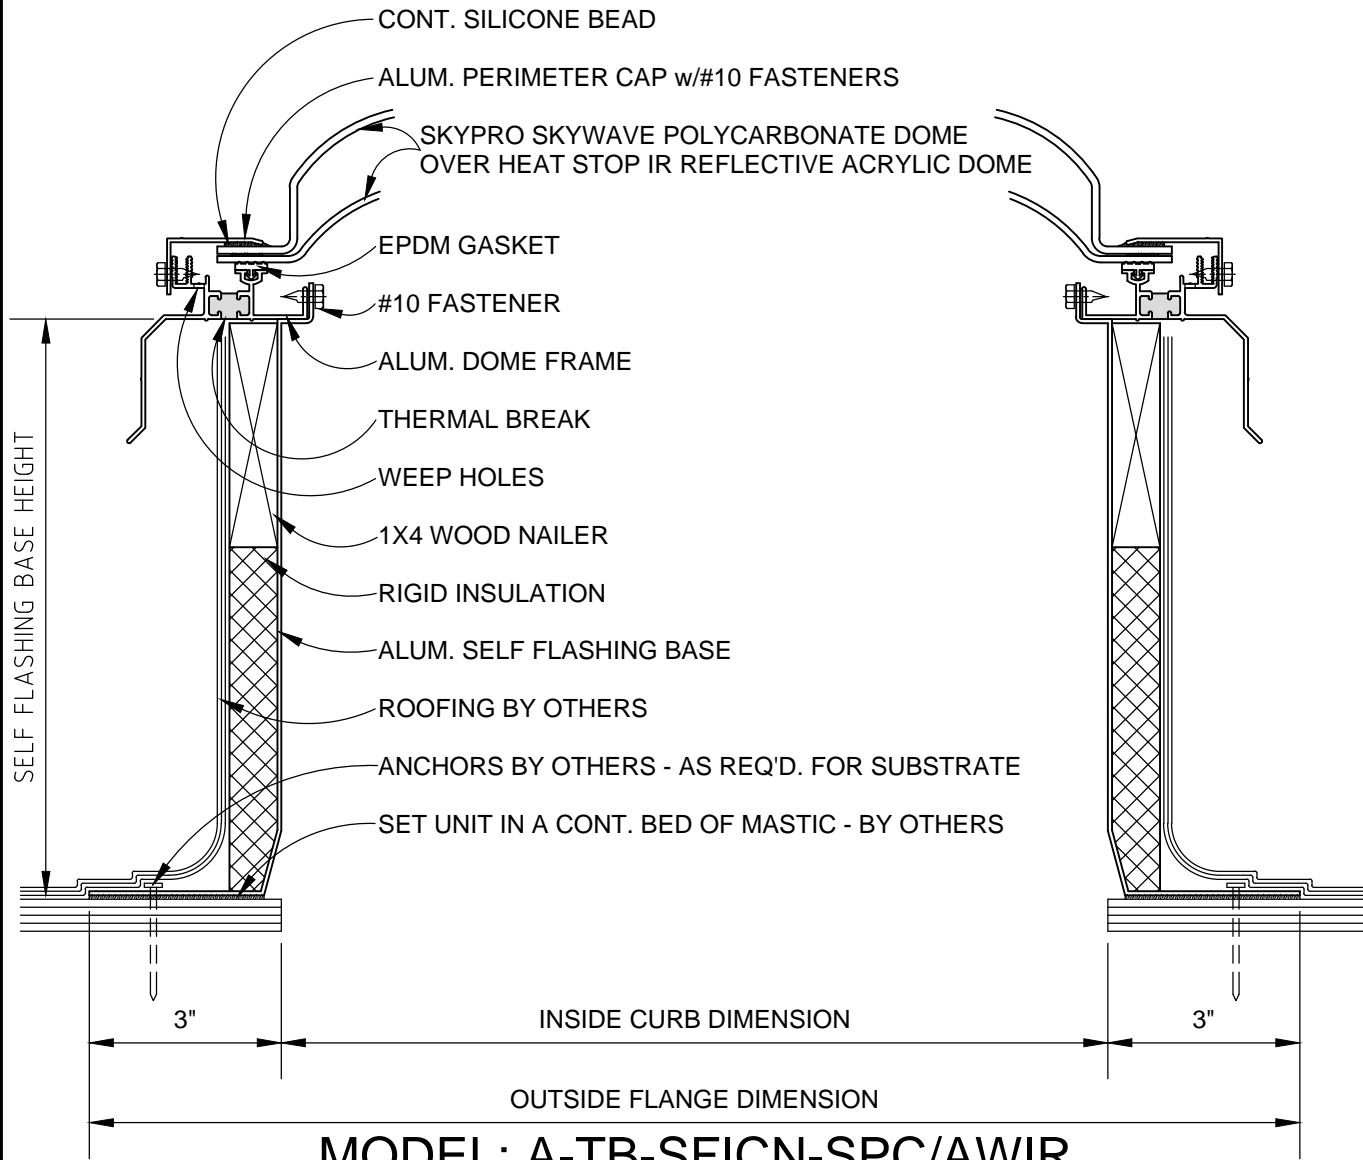

SKYPRO ILLUMINATOR

MODEL: A-TB-SFICN-SPC/AWIR

ALUMINUM SELF FLASHING THERMAL BREAK FRAME SKYPRO IR DUAL DOME SKYLIGHT

SKYCO

SKYLIGHTS

949-629-4090

FRAME FINISH

MILL FINISH (MF)

OTHER: _____

SELF FLASHING BASE HEIGHT

4" SF BASE

12" SF BASE

9" SF BASE

CUSTOM:

SKYPRO SKYWAVE IR DUAL GLAZING

OUTER SKYWAVE ARCHED DOME

SKYPRO CLEAR POLYCARBONATE (SPC)

INNER DOME

WHITE HEAT STOP IR ACRYLIC (AWIR)

SKYPRO SKYWAVE DOME

PLAN VIEW

SIDE ELEVATION

END ELEVATION

MODEL	INSIDE CURB DIM.	QTY.
SQUARE		
4848	48" x 48"	
RECTANGULAR		
2248	22 1/4" x 48"	
2296	22 1/4" x 96"	
4896	48" x 96"	
6072	60" x 72"	