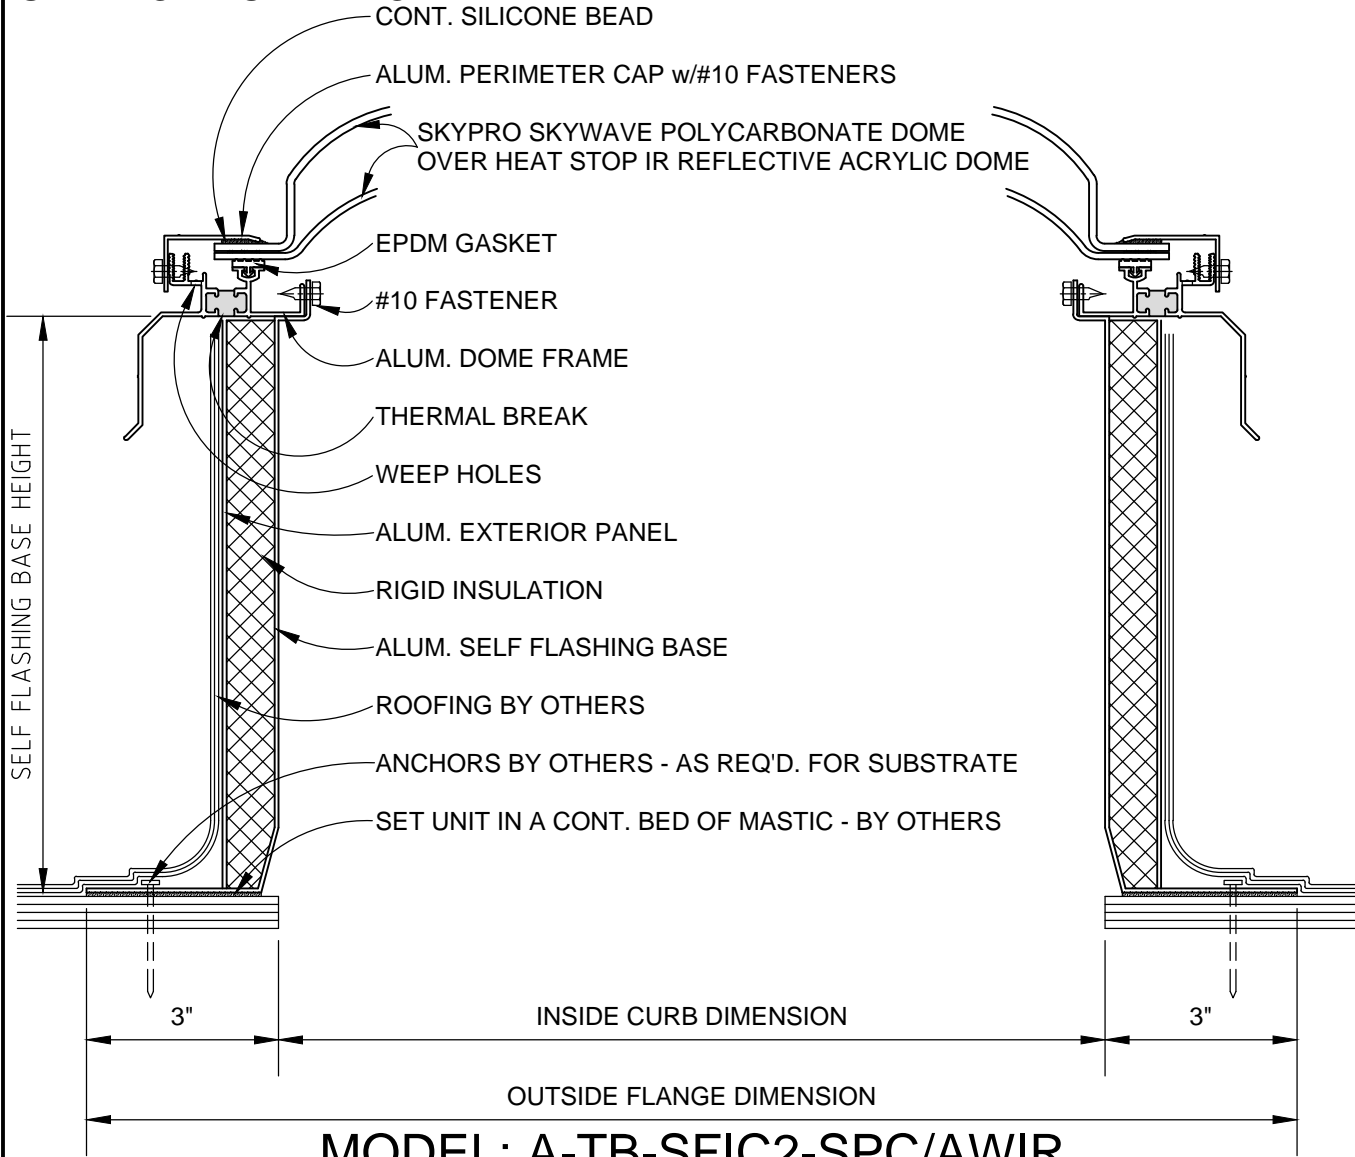

# SKYPRO ILLUMINATOR

## SELF FLASHING BASE HEIGHT

4" SF BASE

12" SF BASE

9" SF BASE

CUSTOM: