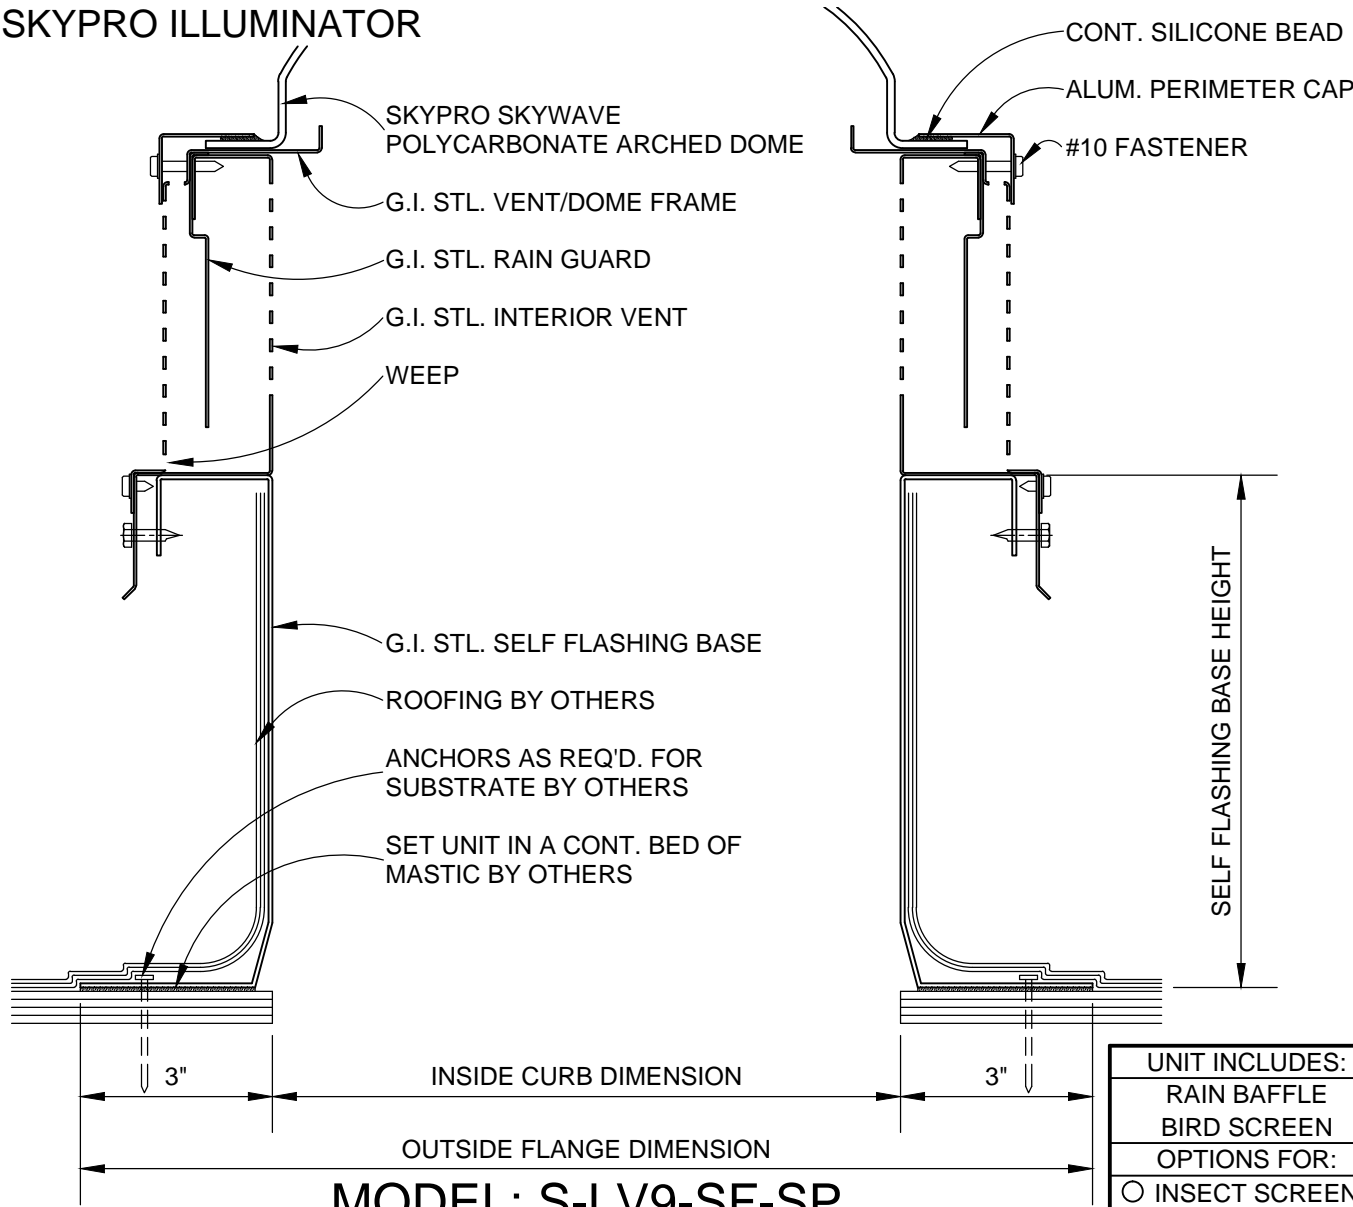

SKYPRO ILLUMINATOR

MODEL: S-LV9-SF-SP

SKYLIGHTS
949-629-4090

FRAME FINISH

- G90 GALVANIZED
- OTHER: _____

SELF FLASHING BASE HEIGHT

- 4" SF BASE
- 9" SF BASE
- 12" SF BASE
- CUSTOM:

SKYPRO SKYWAVE SINGLE GLAZING

- SKYPRO WHITE POLYCARBONATE (SPW)
- SKYPRO CLEAR POLYCARBONATE (SPC)
- OTHER: _____

SKYPRO SKYWAVE DOME

PLAN VIEW

SIDE ELEVATION

END ELEVATION

UNIT INCLUDES:	MODEL	INSIDE CURB DIM.	QTY.
RAIN BAFFLE		SQUARE	
BIRD SCREEN	4848	48" x 48"	
OPTIONS FOR:		RECTANGULAR	
<input type="radio"/> INSECT SCREEN	2248	22 1/4" x 48"	
<input type="radio"/> DUST FILTER	2296	22 1/4" x 96"	
	4896	48" x 96"	
	6072	60" x 72"	

STEEL SELF FLASHING VORTEX LOUVERED FRAME SKYPRO SINGLE DOME SKYLIGHT

PROJECT:	PROJECT ADDRESS:	APPROVED BY:	DATE:
CUSTOMER:	CUSTOMER PHONE:	REV. #	JOB #
		DATE:	DRAWING #: SKI-062