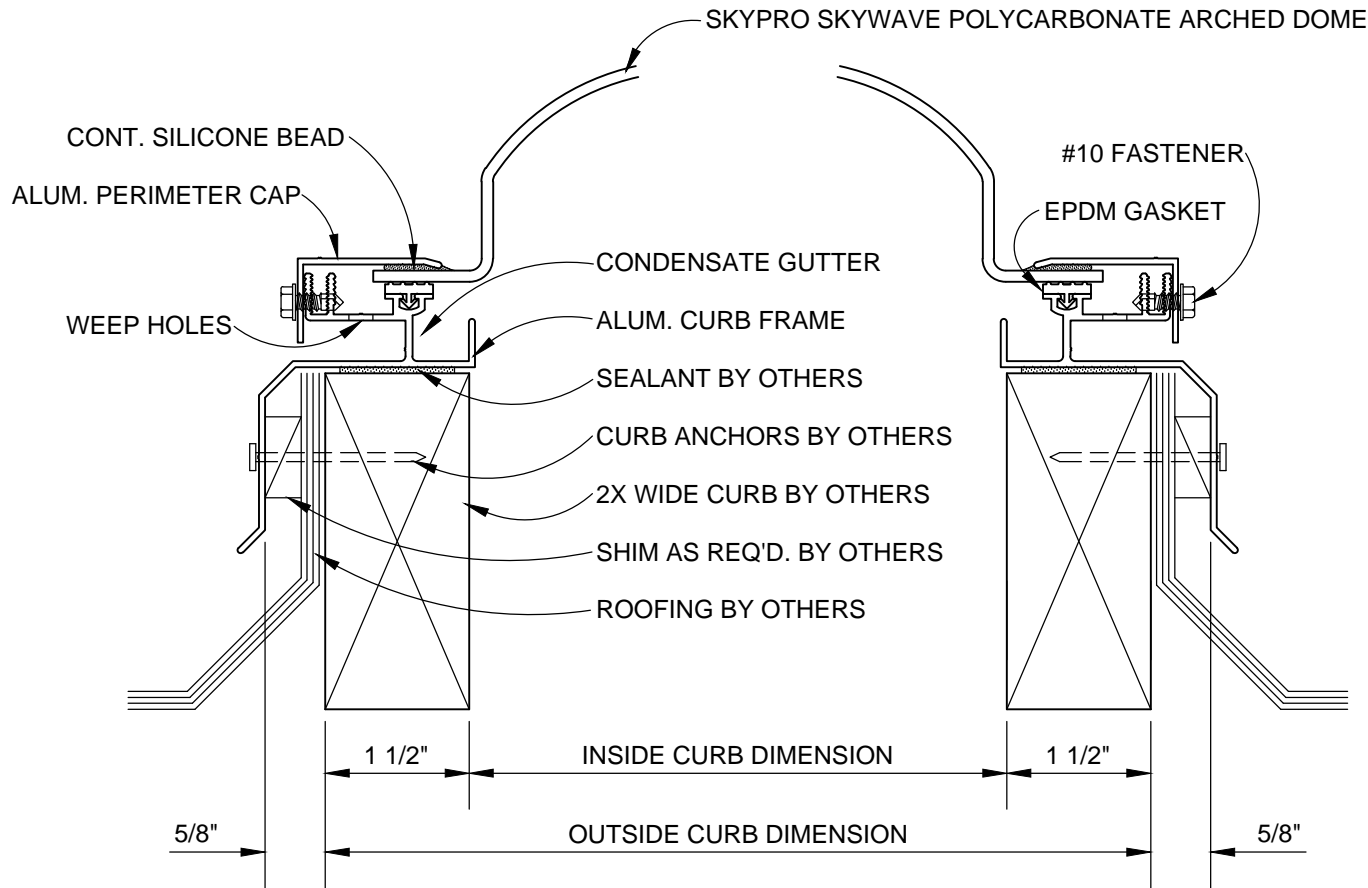

SKYPRO ILLUMINATOR

MODEL: A-S-CM-SP

HALF SCALE

SKYCO

SKYLIGHTS

949-629-4090

FRAME FINISH

MILL FINISH (MF)

OTHER:

SKYPRO SKYWAVE SINGLE GLAZING

SKYPRO WHITE POLYCARBONATE (SPW)

SKYPRO CLEAR POLYCARBONATE (SPC)

OTHER:

SKYPRO SKYWAVE DOME

PLAN VIEW

SIDE ELEVATION

END ELEVATION

MODEL	INSIDE CURB DIM.	QTY.
SQUARE		
4848	48" x 48"	
RECTANGULAR		
2248	22 1/4" x 48"	
2296	22 1/4" x 96"	
4896	48" x 96"	
6072	60" x 72"	

ALUMINUM CURB MOUNT FRAME SKYPRO SKYWAVE SINGLE DOME SKYLIGHT