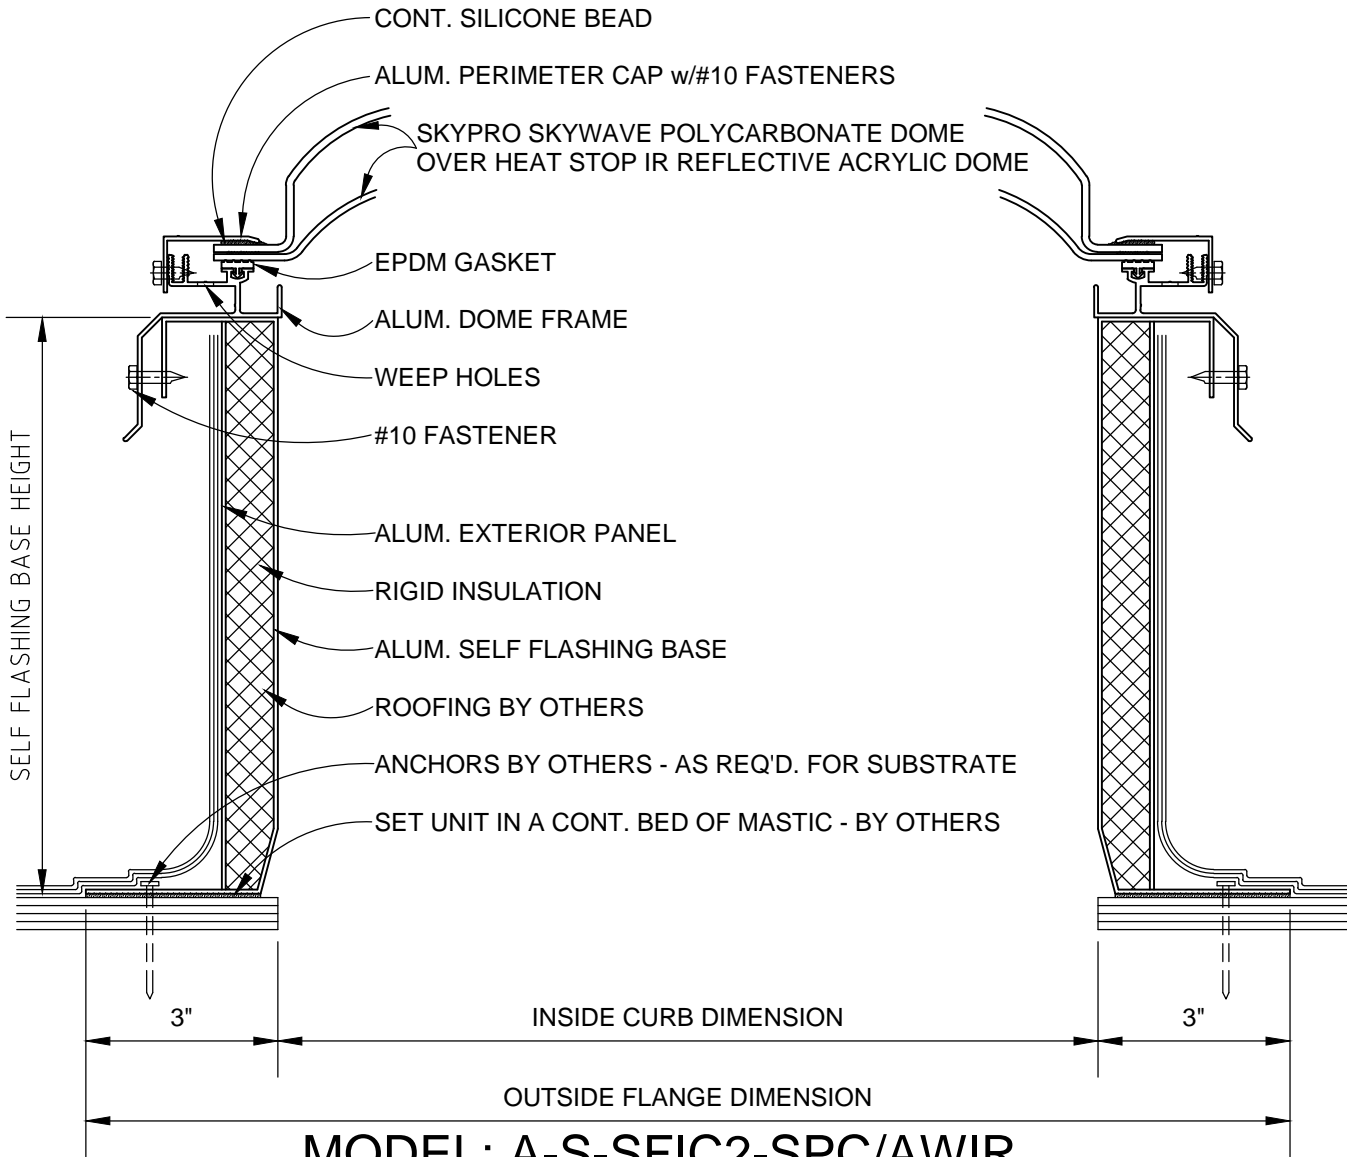

# SKYPRO ILLUMINATOR

**MODEL: A-S-SFIC2-SPC/AWIR**

ALUMINUM SELF FLASHING FRAME SKYPRO SKYWAVE HEAT STOP IR DUAL DOME SKYLIGHT

12" SF BASE

9" SF BASE

CUSTOM:

SKYPRO SKYWAVE IR DUAL GLAZING

OUTER SKYWAVE ARCHED DOME

SKYPRO CLEAR POLYCARBONATE (SPC)

INNER DOME

WHITE HEAT STOP IR ACRYLIC (AWIR)

SKYPRO SKYWAVE DOME

PLAN VIEW

SIDE ELEVATION

END ELEVATION

MODEL	INSIDE CURB DIM.	QTY.
SQUARE		
4848	48" x 48"	
RECTANGULAR		
2248	22 1/4" x 48"	
2296	22 1/4" x 96"	
4896	48" x 96"	
6072	60" x 72"	

PROJECT: